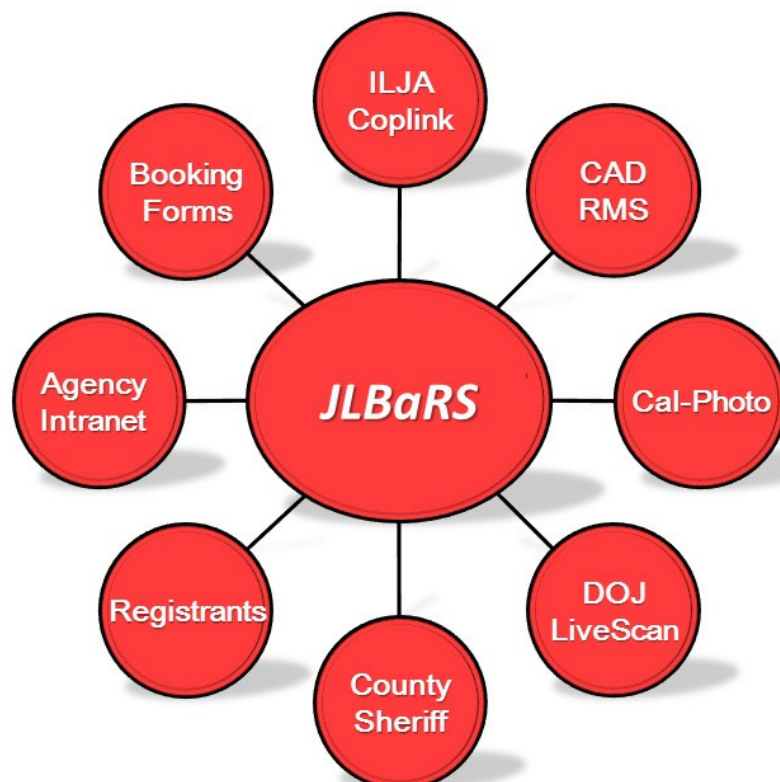

JLbaRS Increases Efficiency, Reduces Errors and Saves Time and Money

JLbaRS Features

- ◆ Integrates with County, State and Federal systems
 - ◆ ILJA Coplink
 - ◆ Cal-Photo
 - ◆ DOJ—LiveScan
 - ◆ County Sheriff
- ◆ Integrates with CAD and RMS
- ◆ All your booking forms integrated with the rest of your systems
- ◆ Integrates with your agency intranet

JLbaRS is the best tool for assisting agencies with efficiently operating their jail facilities.

JLbaRS reduces booking errors and speeds the inmate processing time.

Fully integrate your booking system with JLbars.

No Other Solution Does it all

- ◆ **Integrate with your CAD, RMS & Intranet** - No more duplicate entry, JLBaRS will integrate with most CAD, RMS software and agency intranets
- ◆ **Efficient** - Integrate all of your links to State, County and local systems and run all of your booking applications with one easy solution.
- ◆ **Intuitive and User Friendly** - Developed with the end user in mind, minimal training necessary
- ◆ **Scalable** - JLBaRS is an affordable solution for all size agencies
- ◆ **Customizable** - Booking forms can be customized to meet agency needs.